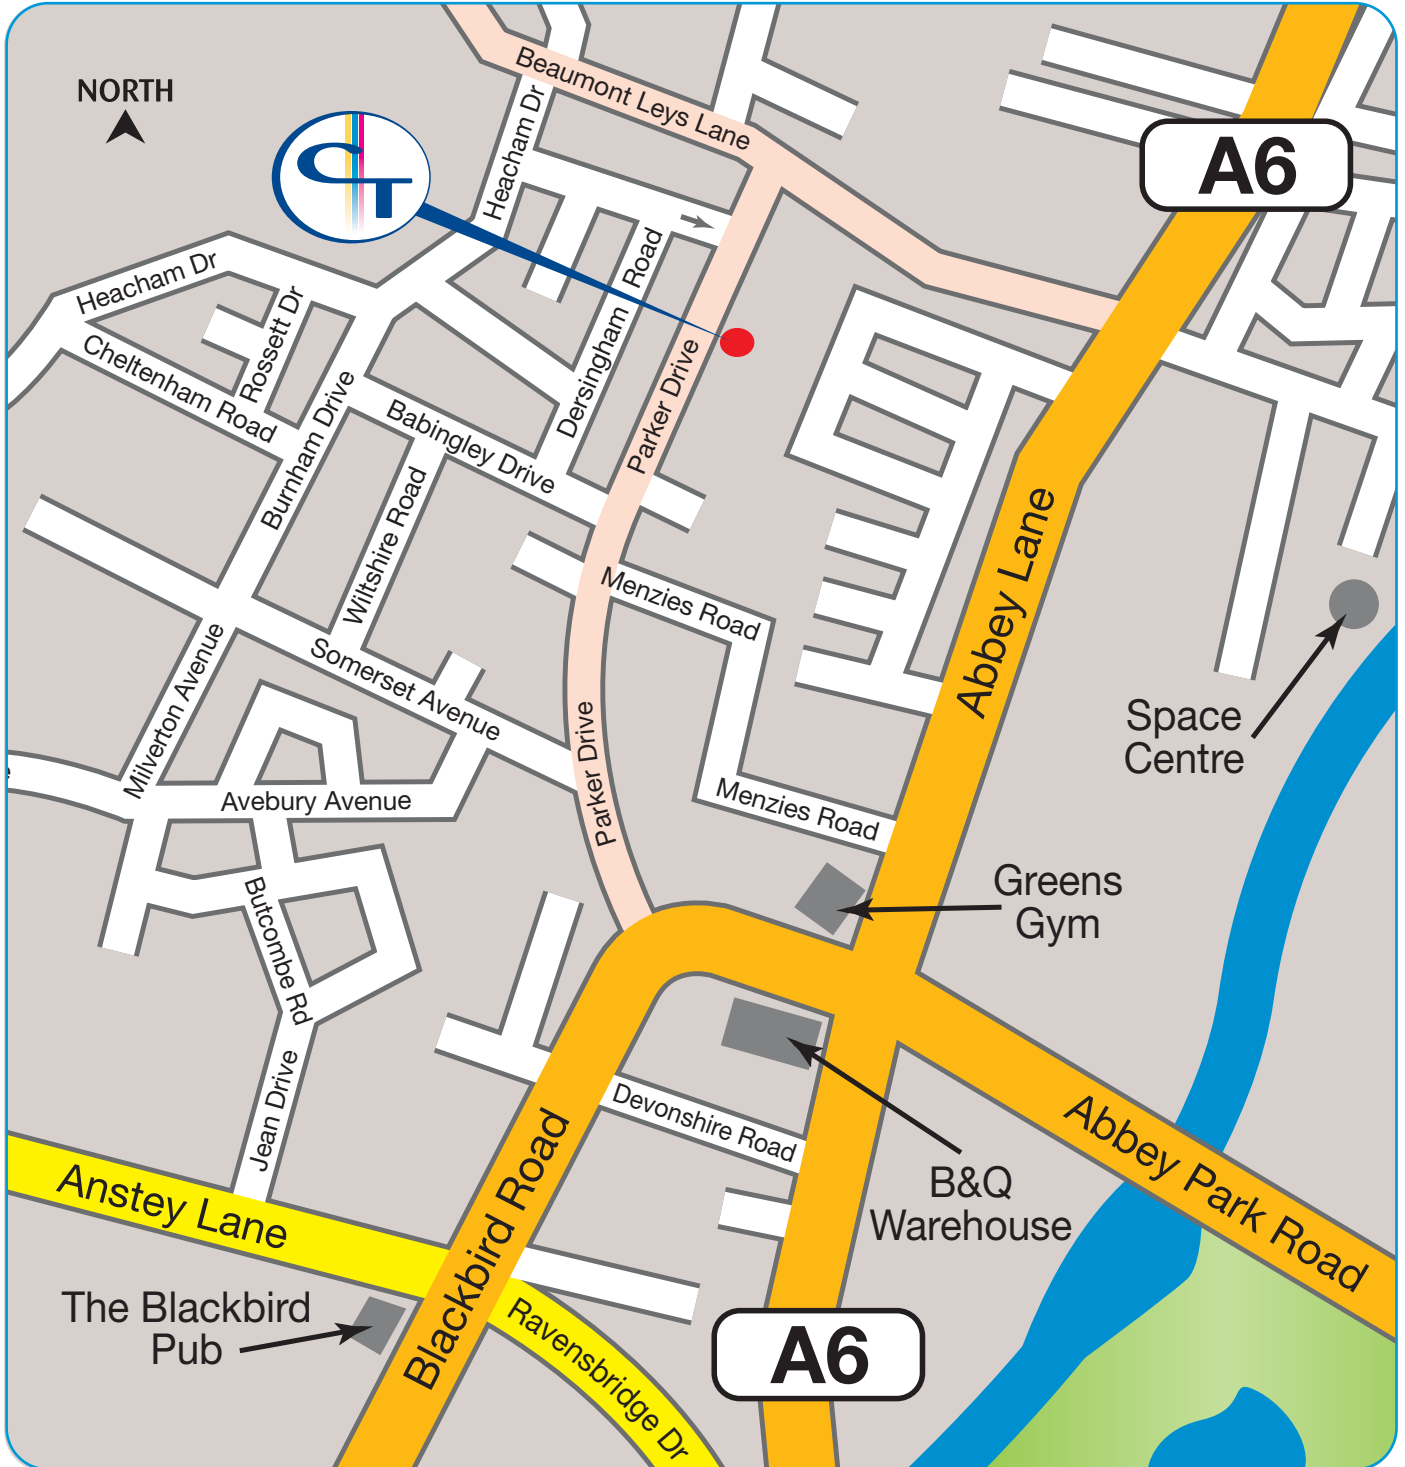

CT Printers

The printed packaging specialists

tel: 0116 236 3884

email: sales@ctprinters.co.uk

127 Parker Drive, Leicester LE4 0JP

CT Printers

The printed packaging specialists

tel: 0116 236 3884